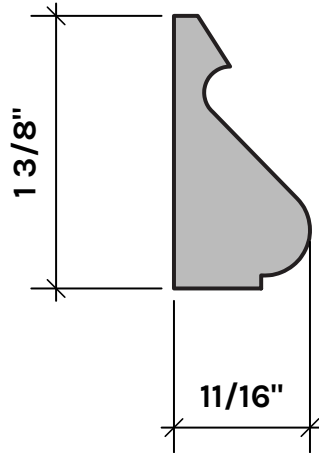

RS163P
BASE CAP
STOCK: PRIMED
S/O: ANY SPECIES