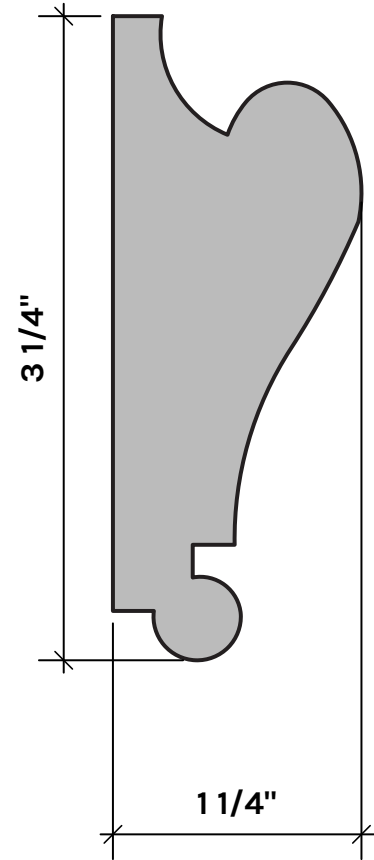

RS74S0
PANEL MOULD
STOCK: NONE
S/O: ANY SPECIES

RS78S0
PANEL MOULD
STOCK: NONE
S/O: ANY SPECIES

RS79S0
PANEL MOULD
STOCK: NONE
S/O: ANY SPECIES