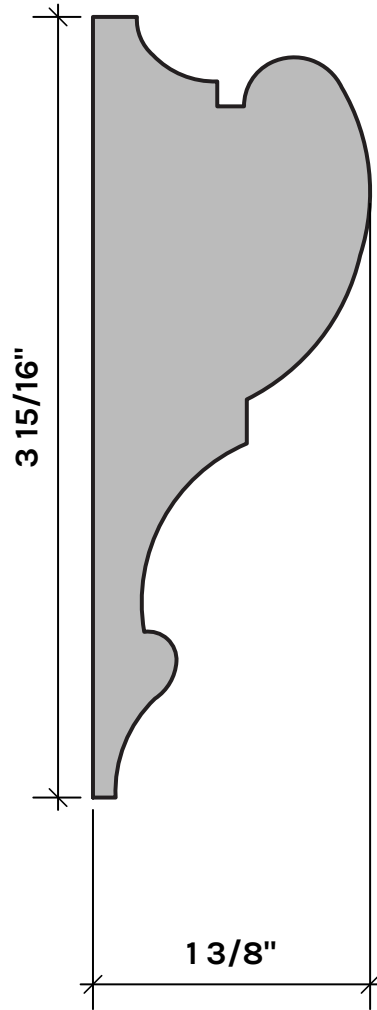

RS74S0
PANEL MOULD
STOCK: NONE
S/O: ANY SPECIES

RS78S0
PANEL MOULD
STOCK: NONE
S/O: ANY SPECIES

RS79S0
PANEL MOULD
STOCK: NONE
S/O: ANY SPECIES