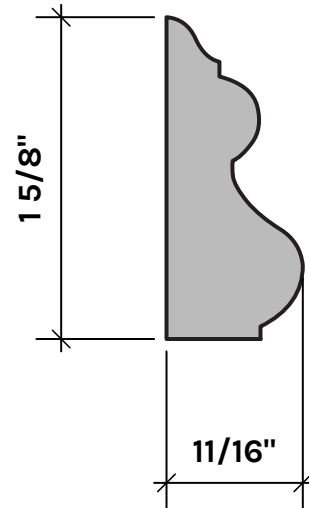

RS165P
BASE CAP
STOCK: PRIMED
S/O: ANY SPECIES