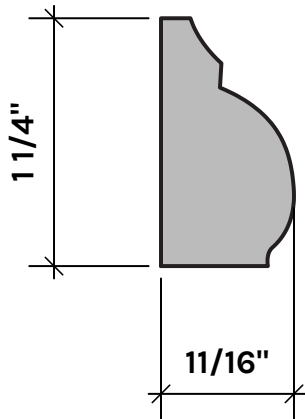

BASE CAPS

RS1201C
BASE CAP
STOCK: PRIMED
S/O: ANY SPECIES