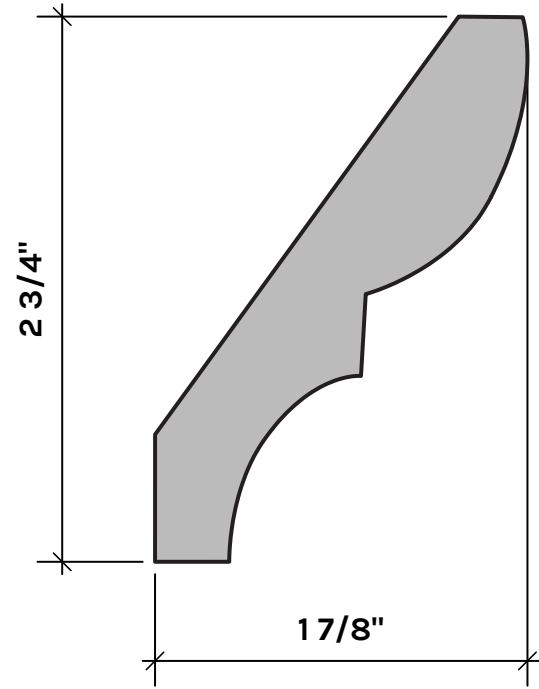

CROWN

RS52P
CROWN MOULD
STOCK: PRIMED
S/O: ANY SPECIES

RS60P
CROWN MOULD
STOCK: PRIMED
S/O: ANY SPECIES

RS70P
CROWN MOULD
STOCK: PRIMED
S/O: ANY SPECIES